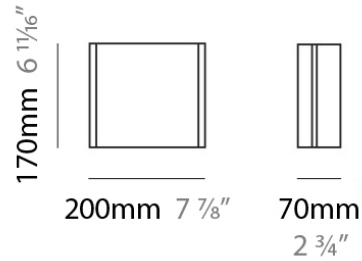

PROJECT	_____
TYPE	_____
NOTES	_____
QUANTITY	_____
DATE	_____

FLIGHT SURFACE

D83055

GENERAL

Series: Flight
Brand: Panzeri
Division: Design
Mounting Type: Surface
Mounting Location: Wall
Subcategory: Ambient

PHYSICAL

Shape: Rectangle
Length (mm): 200
Length (in): 7 ¾
Height (mm): 170
Height (in): 6 ¾
Extension (mm): 70
Extension (in): 2 ¾
Light Distribution: Omnidirectional
Weight (kg): 1.23
Weight (lbs): 2.7
Diffuser: Opaline Glass
Fixture Finish: NIC
Fixture Material: Glass / Aluminum

ELECTRICAL

Number of Lamps: 1
Lamp Type: LED Retrofit
Lamp Shape: T3
Bulb Included: Bulb Not Included
Total Output Wattage (W): 15
Max. Wattage Per Lamp (W): 15
Lamp Base: RSC
Input Voltage (V): 120

LED

OPTICAL

RATINGS AND CERTIFICATIONS

Certified By: CSA Certified to UL and CSA Standards
IP rating: IP20