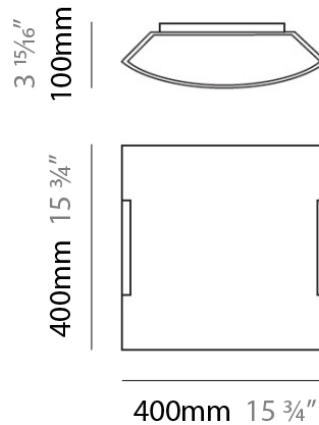

PROJECT	
TYPE	
NOTES	
QUANTITY	
DATE	

FLIGHT SURFACE

D82028

GENERAL

Series: Flight
Brand: Panzeri
Division: Design
Mounting Type: Surface
Mounting Location: Ceiling
Subcategory: Ambient

PHYSICAL

Shape: Rectangle
Length (mm): 400
Length (in): 15 3/4
Width (mm): 400
Width (in): 15 3/4
Extension (mm): 100
Extension (in): 4
Light Distribution: Omnidirectional
Weight (kg): 4.49
Weight (lbs): 9.9
Diffuser: Opaline Glass
Fixture Finish: NIC
Fixture Material: Glass / Aluminum

ELECTRICAL

Number of Lamps: 1
Lamp Type: LED Retrofit
Bulb Included: Bulb Not Included
Total Output Wattage (W): 15
Max. Wattage Per Lamp (W): 15
Lamp Base: RSC
Input Voltage (V): 120

LED

OPTICAL

RATINGS AND CERTIFICATIONS

Certified By: CSA Certified to UL and CSA Standards
IP rating: IP20